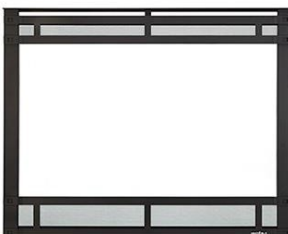

Halston Overlap Fixed Front

Black, Graphite or New Bronze